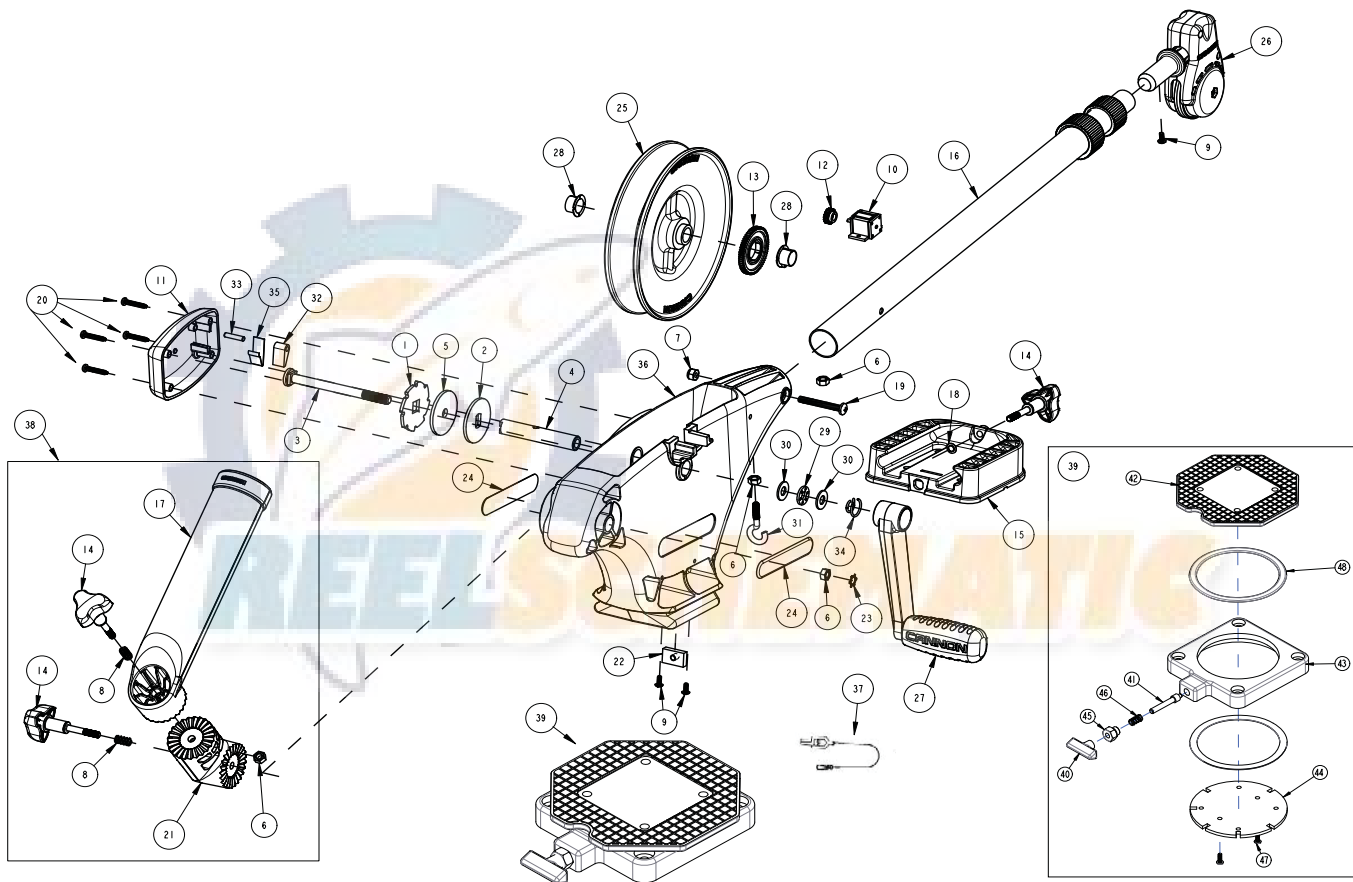

# 1901141 UNI-TROLL 10 STX-TS / E

## 1901141 UNI-TROLL 10 STX-TS / E

1	3391995	PLATE - RATCHET BRAKE	18	3393000	RING, RETAINING, 1/4" SHAFT	34	9400040	HDW SPRING CRANK
2	3391990	PLATE - CLUTCH/BRAKE REEL	19	3393461	SCREW-1/4-20 X 2" SS, PPH	35	9400070	HDW SPRING DOG
3	1000904	ASY SHAFT RATCHET UT6	20	3393480	SCREW-#10X1" PPH HI-LO SS	36	3392541	FRAME, MANUAL, DR, WHITE
4	1080001	SHAFT REEL ET/UT	21	3394200	ARM, DUAL AXIS-ROD HLDR	37	2200109	SALTWATER LINE RELEASE
5	1264670	ASY CLUTCH PAD SM HOLE	22	3394702	INSERT, BASE, LO-PRO	38	3391904	ASSY-CNN, ROD HOLDER, UT
6	3391710	PAD - CLUTCH	23	3394722	INSERT, PUSH ON	39	2998905	ASSY - CNN SWIVEL BASE
7	2263103	NUT-1/4-20 NYLOCK SS	24	3395634	DECAL-SIDE, BLACK	40	2249001	HDW KNB RELEASE PIN
8	2287002	HDW SPRING RELEASE PIN	25	3397930	REEL, ROUGH, 3.75" OD SS	41	2266001	HDW PIN RELEASE
9	2373450	SCREW-#8-18 X 3/8" THRD CUT SS	26	3990200	ASSY-CNN, BOOM END	42	2267002	BRK PLATE SWIVEL
10	3320011	COUNTER 3 DIGIT	27	3994210	CRANK ARM/HANDLE ASM	43	2267005	PLATE, BASE (ROUGH)
11	3321001	COVER-CLUTCH	28	9010001	BEARING NYLINER	44	2267006	PLATE - INDEXING 6 STOP
12	3333010	GEAR COUNTER (METRIC)	29	9010280	HDW BEARING, THRUST	45	2277001	HDW RETAINER RELEASE NUT
13	3392228	GEAR REEL (METRIC)	30	3391737	WASHER THRUST, 17-7 SS (qty: 2)	46	2287002	HDW SPRING RELEASE PIN
14	3390101	KNOB-CANNON, SOFT GRIP	31	9040004	HDW BOLT 1/4-20 ROLLEDTHD HOOK	47	2372100	SCREW, #8-18 X 5/8 (QTY: 2)
15	3391955	BASE-MOUNT, MAG ST	32	9100160	DOG RATCHET	48	9010004	HDW BEARING SWIVEL BASE (QTY: 2)
16	3392010	ASSY, BOOM TELESCOPIC, SS	33	9250003	HDW PIN 3/16 X 7/8 DOWEL	*	2294894	BAG ASSEMBLY
17	3392033	TUBE, DUAL AXIS RD HLDR						

*\*bag assembly not shown in diagram*